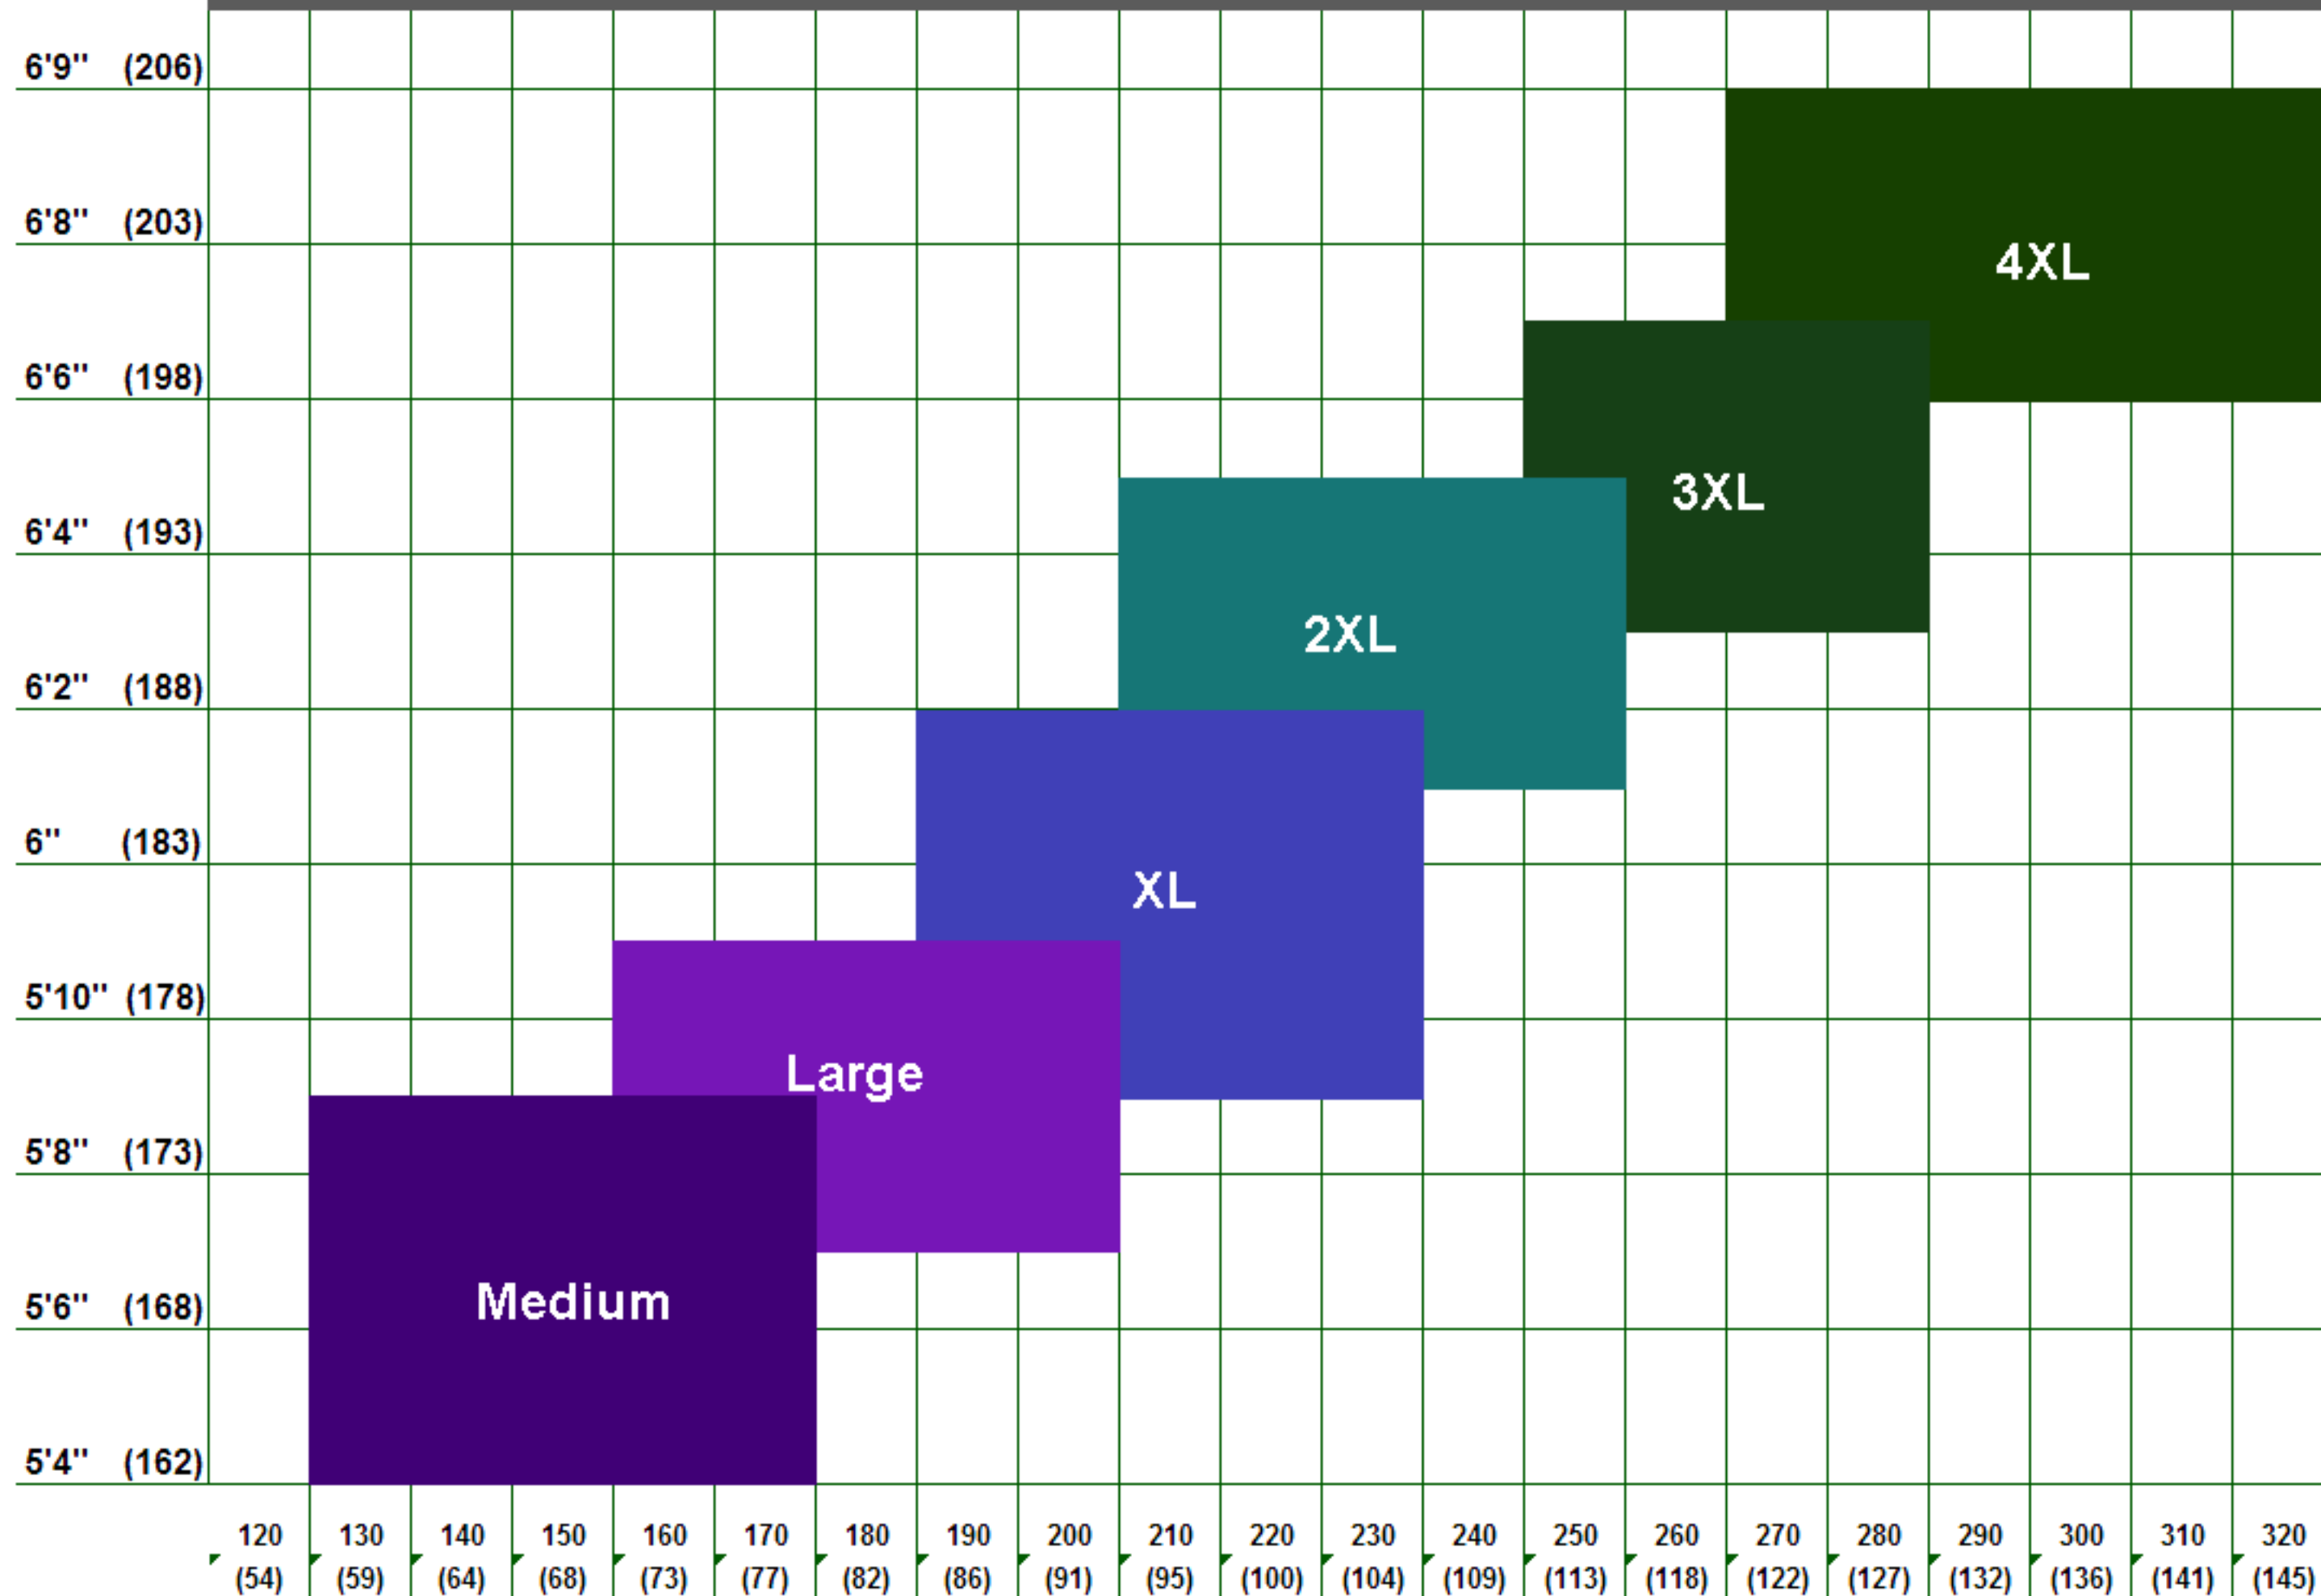

SIZING CHART

All Smocks, Lab Coats and Coverall beyond 3XL have a 5% up charge - per size

Height in inches (centimeters)

Weight in pounds (Kilograms)